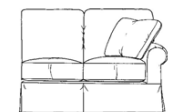

One Arm Pillow

-35 Left Arm Corner Sofa

Overall: 38H x 89W x 38D

cm: 97H x 226W x 97D

Two Arm Pillows

-37 Left Arm Chaise

Overall: 38H x 32W x 69D

cm: 97H x 81W x 175D

One Arm Pillow

-38 Right Arm Chaise

Overall: 38H x 32W x 69D

cm: 97H x 81W x 175D

One Arm Pillow

-41 Armless Loveseat

Overall: 38H x 44W x 38D

cm: 97H x 111W x 97D

-42 Right Arm Loveseat

Overall: 38H x 54W x 38D

cm: 97H x 137W x 97D

One Arm Pillow

-61 Armless Chair

Overall: 38H x 23W x 38D

cm: 97H x 58W x 97D