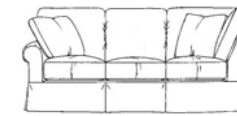

*Note: Please see price list for additional options

3229-34 Right Arm Corner Sofa

Overall: 38H x 89W x 38D

cm: 97H x 226W x 97D

Seat Height: 19" Seat Depth: 22" Arm Height: 25"

Two Arm Pillows

(Photo Shown With Extra Toss Pillow)

3229-43 Left Arm Loveseat

Overall: 38H x 54W x 38D

cm: 97H x 137W x 97D

Seat Height: 19" Seat Depth: 22" Arm Height: 25"

One Arm Pillow

-11 Curved Corner

Overall: 38H x 75W x 43D

cm: 97H x 191W x 109D

One Arm Pillow

-12 Right Arm Sofa

Overall: 38H x 74W x 38D

cm: 97H x 188W x 97D

One Arm Pillow

-13 Left Arm Sofa

Overall: 38H x 74W x 38D

cm: 97H x 188W x 97D

One Arm Pillow

-35 Left Arm Corner Sofa

Overall: 38H x 89W x 38D

cm: 97H x 226W x 97D

Two Arm Pillows

-37 Left Arm Chaise

Overall: 38H x 32W x 69D

cm: 97H x 81W x 175D